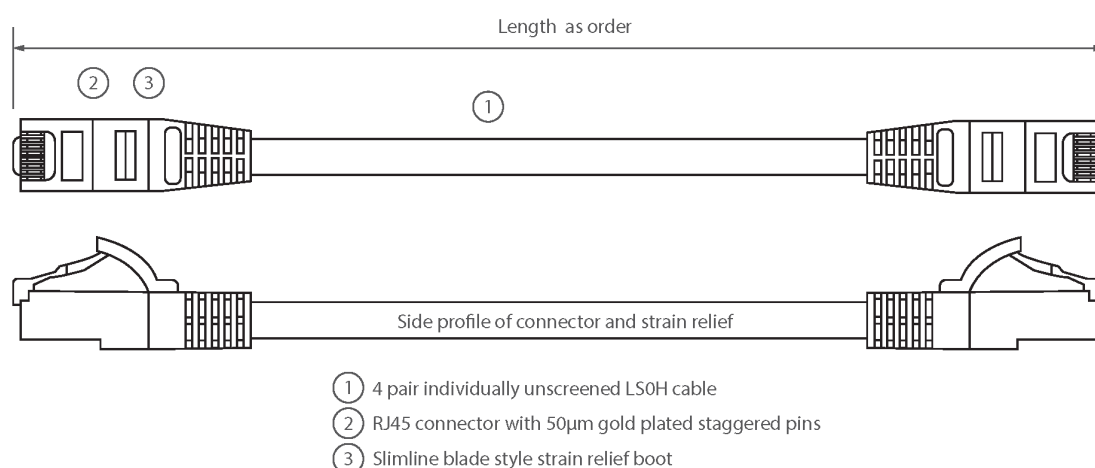

## Product Overview

Excel Category 5e F/UTP Patch Leads are manufactured and tested to ISO11801 Category 5e and EIA/TIA 568 standards.

Each cable consists of 8 colour coded stranded 24AWG conductors twisted together to form 4 pairs with varying lay lengths. Cables are fitted with plastic strain relief boots, for applications that may require continuous patching or a degree of stress relief applied.

## Product Specifications

Feature	Values
Cable type	U/UTP
Category	5E
Length	1 m
Type of connector connection 1	RJ45 8(8)
Type of connector connection 2	RJ45 8(8)
Outer sheath colour	Yellow
Strain relief boot	Moulded-on
Strain relief boot colour	Yellow
Flame retardant version	Yes
Halogen free	Yes
Cable construction	1x4

# Excel Cat5e Patch Lead U/UTP Unshielded LSOH Blade Booted 1m Yellow

Item Code: BB001MPLYW

**excel**  
without compromise.

AWG-size	24
Pin assignment	1:1

## Product drawing